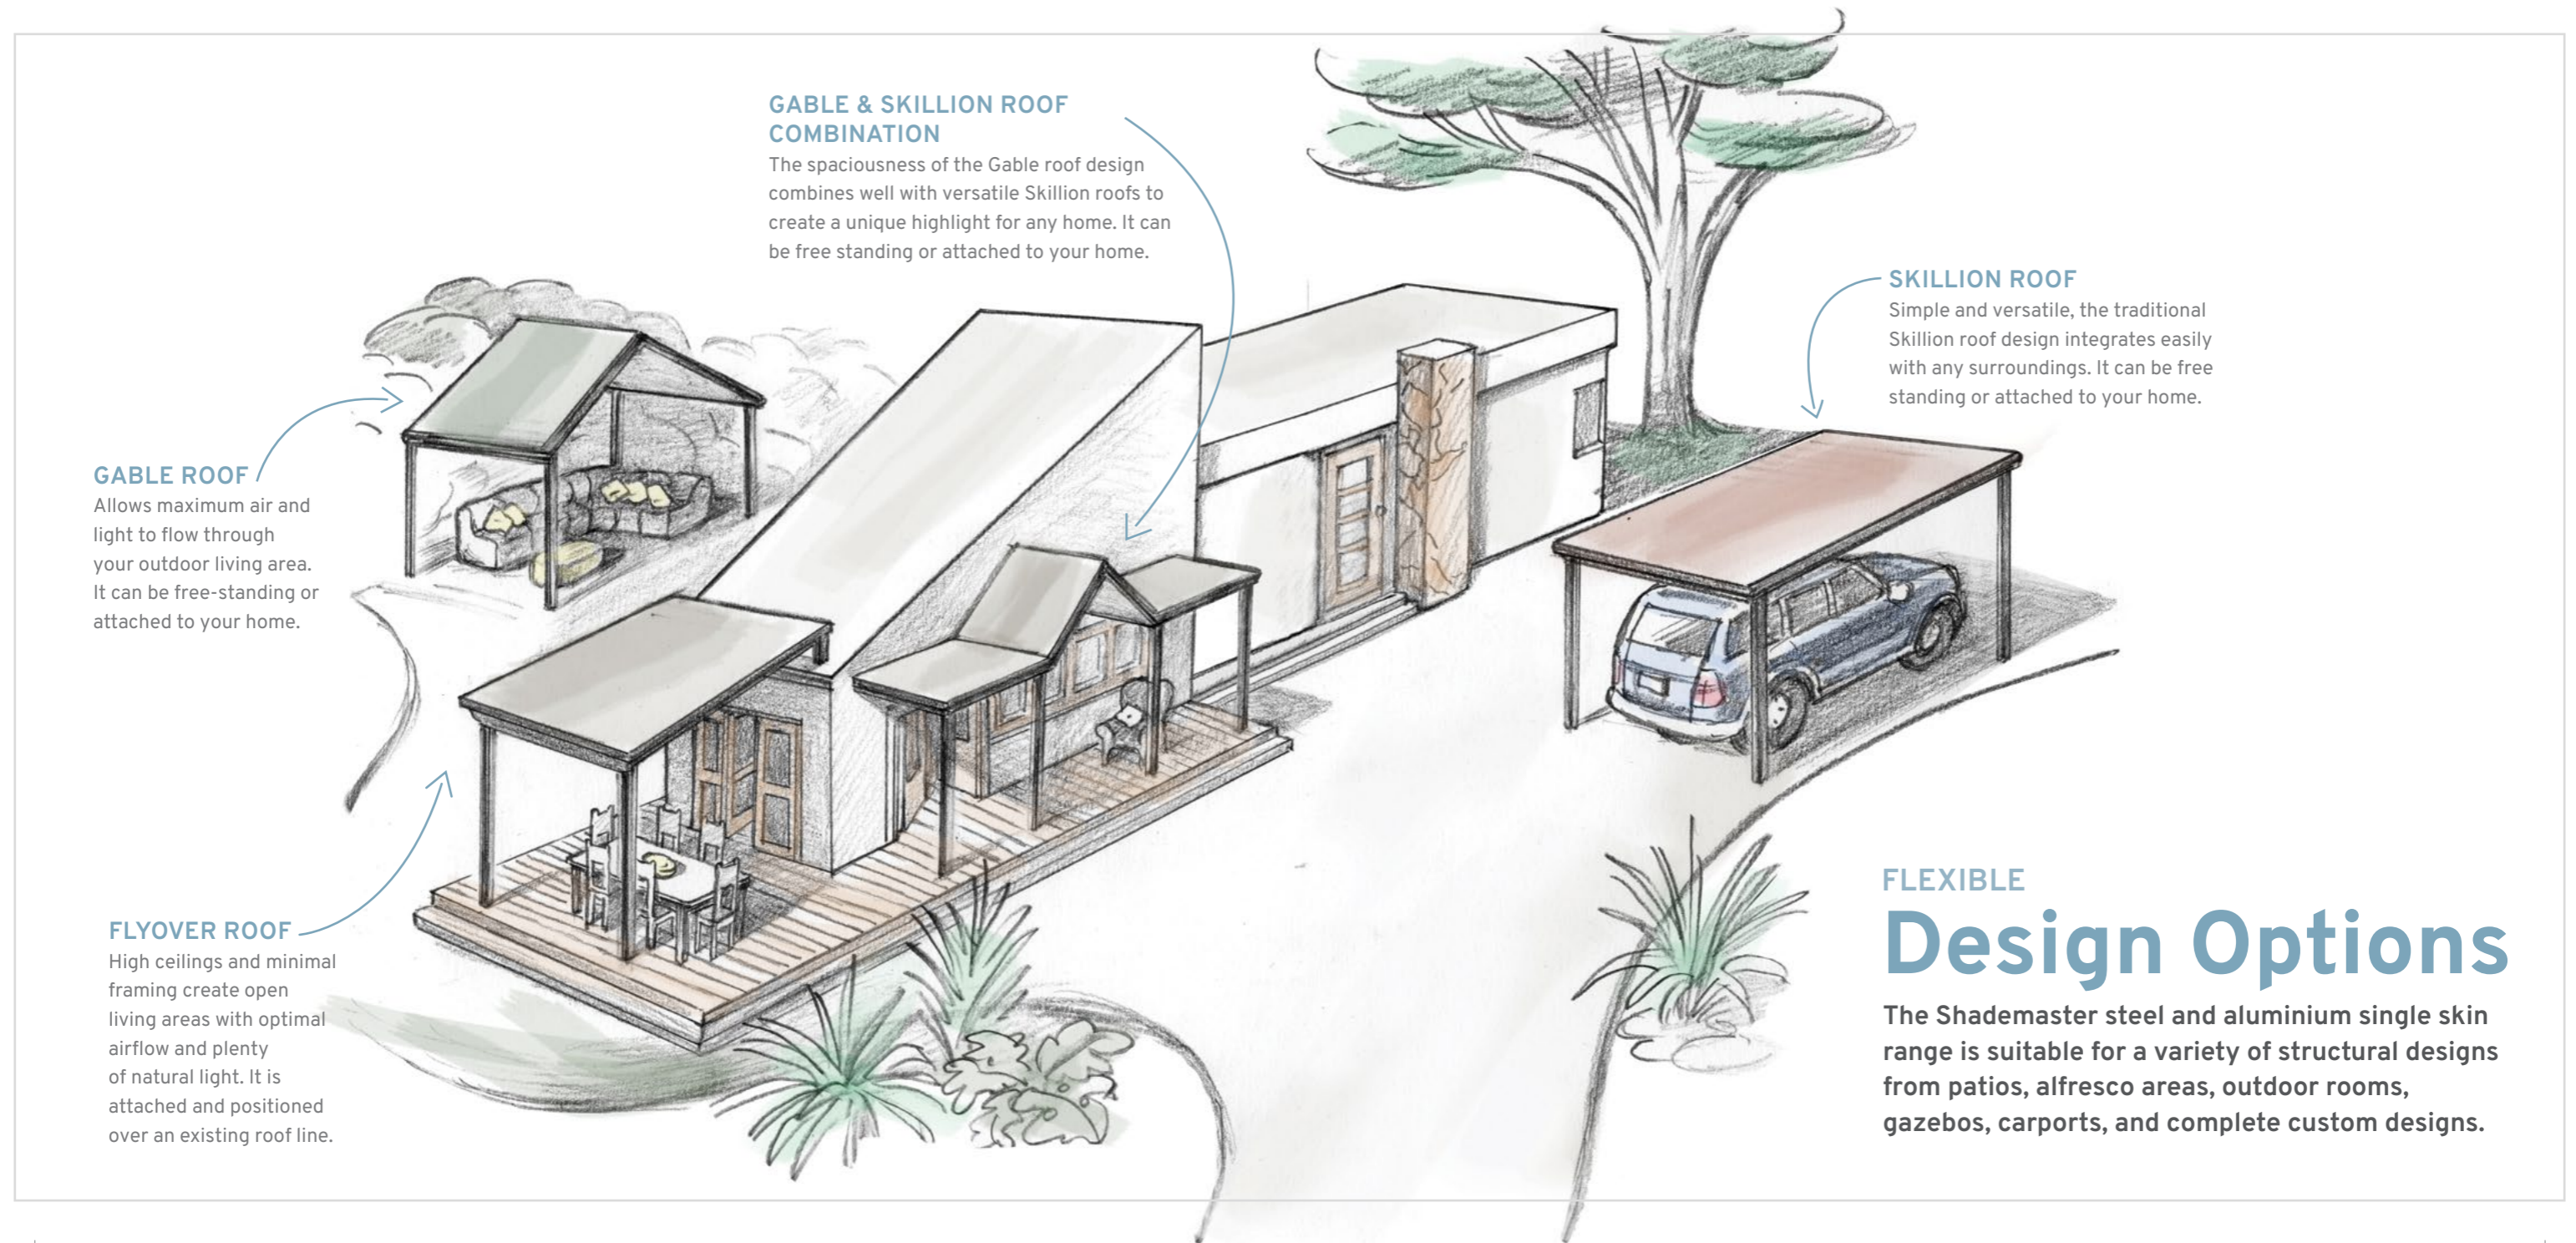

GABLE & SKILLION ROOF COMBINATION

The spaciousness of the Gable roof design combines well with versatile Skillion roofs to create a unique highlight for any home. It can be free standing or attached to your home.

SKILLION ROOF

Simple and versatile, the traditional Skillion roof design integrates easily with any surroundings. It can be free standing or attached to your home.

GABLE ROOF

Allows maximum air and light to flow through your outdoor living area. It can be free-standing or attached to your home.

FLYOVER ROOF

High ceilings and minimal framing create open living areas with optimal airflow and plenty of natural light. It is attached and positioned over an existing roof line.

FLEXIBLE

Design Options

The Shademaster steel and aluminium single skin range is suitable for a variety of structural designs from patios, alfresco areas, outdoor rooms, gazebos, carports, and complete custom designs.