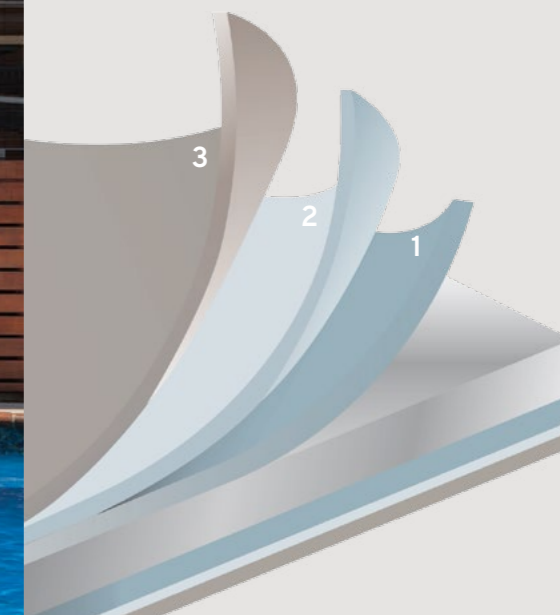

STAGE 3 FINISH COAT APPLICATION

A polyester-resin top coat designed for greater exterior durability and flexibility.

SINGLE SKIN

Colour Options

Customise your
Shademaster Single Skin
Roof in 3 easy steps.