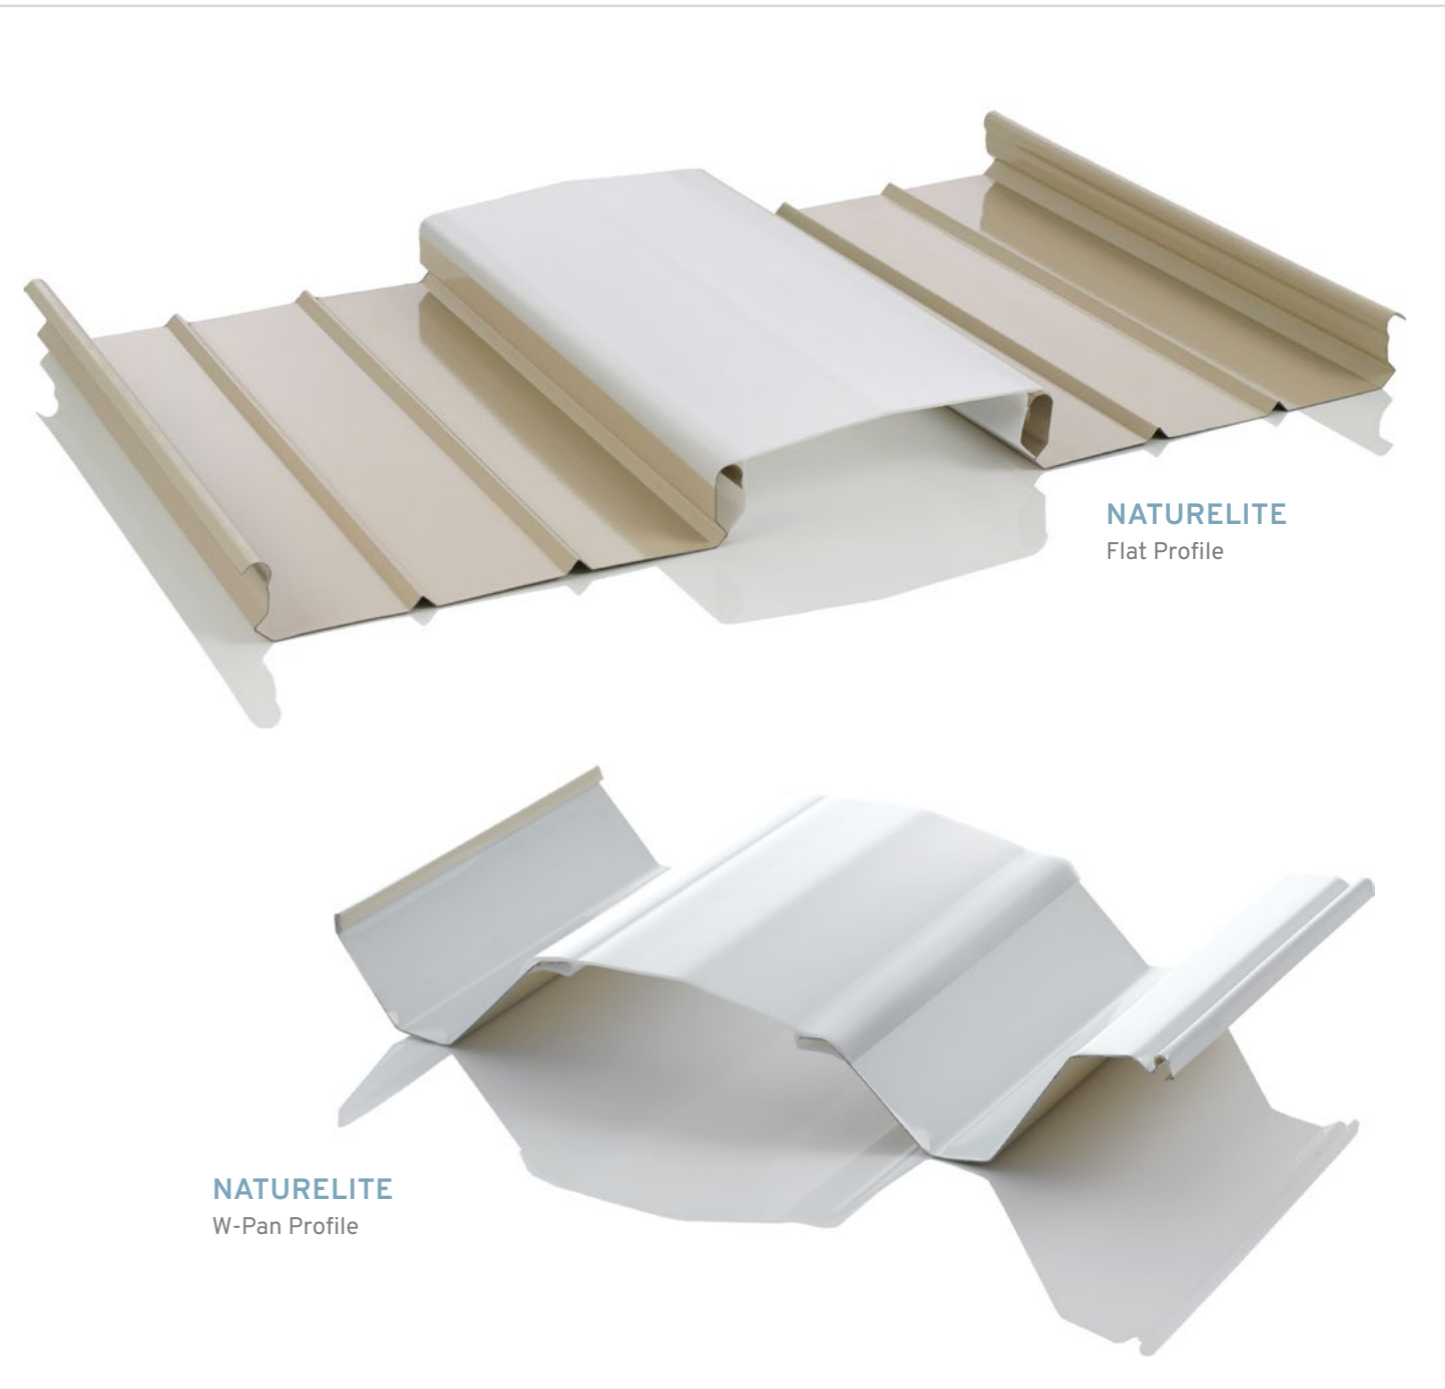

*Conditions apply. See www.shademaster.com.au for warranty document.

SINGLE SKIN

Roof Profile Options

W-Pan Profile
Yalumba ceiling colour

Flat Profile
White Bay ceiling colour

Customise your look with the choice of 2 Shademaster profile options for your new undercover area.

Each panel features a clipping system that locks the panels together, forming a virtually undetectable weather-tight seal.

W-PAN PROFILE
Robust and long-lasting, the strong W-Pan profile creates outdoor undercover areas built to last.

FLAT PROFILE
Replicating a flat 'ceiling' appearance, this profile creates bright spaces by allowing light to easily reflect around the covered area.

CLEVER
**Naturelite
System**

**For letting some light
into a dark covered area,
Shademaster Shelter Systems
offer the perfect solution.**

*The Naturelite System features translucent
panels that integrate with the single skin roof
panel to allow natural light to filter through.*

GABLE & SKILLION ROOF COMBINATION

The spaciousness of the Gable roof design combines well with versatile Skillion roofs to create a unique highlight for any home. It can be free standing or attached to your home.